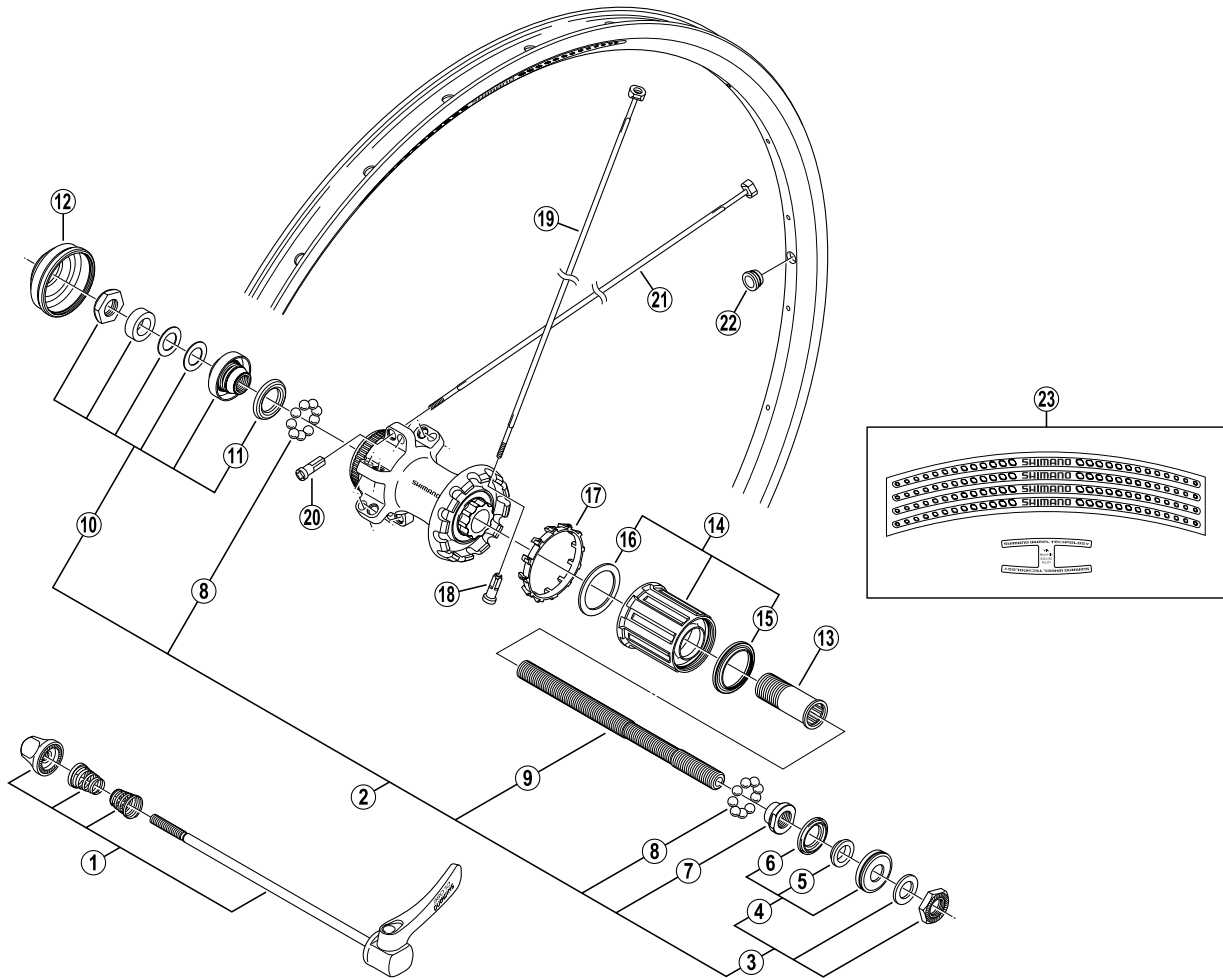

Rear Wheel

WH-T565-R 9-Speed

ITEM NO.	SHIMANO CODE NO.	DESCRIPTION
1	Y-4B2 98100	Complete Quick Release 168 mm (6-5/8")
2	Y-4C6 98060	Complete Hub Axle 146 mm (5-3/4")
3	Y-4C6 98070	Right Hand Lock Nut Unit
4	Y-3CJ 98040	Right Hand Dust Cap Unit
5	Y-31V 03000	Right Hand Axle Spacer 3.7 mm
6	Y-214 06000	Right Hand Seal Ring
7	Y-3AE 03100	Right Hand Cone M10 x 9 mm
8	Y-000 91310	Steel Ball (1/4") 18 pcs.
9	Y-30K 01200	Hub Axle 146 mm (5-3/4")
10	Y-4C6 98080	Left Hand Lock Nut Unit
11	Y-377 10000	Left Hand Seal Ring
12	Y-24Z 02000	Rotor Mount Cover
13	Y-3BL 03000	Body Fixing Bolt
14	Y-4CA98050	Complete Freewheel Body
15	Y-3C7 03000	Sub Unit Rubber Seal
16	Y-375 04000	Freewheel Body Washer
17	Y-4B6 48000	Hub Body Cap
18	Y-012 24200	Right Hand Nipple
19	Y-4C8 98010	Right Hand Spoke (278 mm) w/Washer
20	Y-4AF 05000	Left Hand Nipple
21	Y-4C8 98020	Left Hand Spoke (298 mm) w/Washer
22	Y-4BU04000	Valve Stem Adapter
23	Y-4C8 98030	Rim Sticker Unit

Over Lock Nut Dimension: 135 mm (5-5/16")

0507-2484

Specifications are subject to change without notice.

SHIMANO