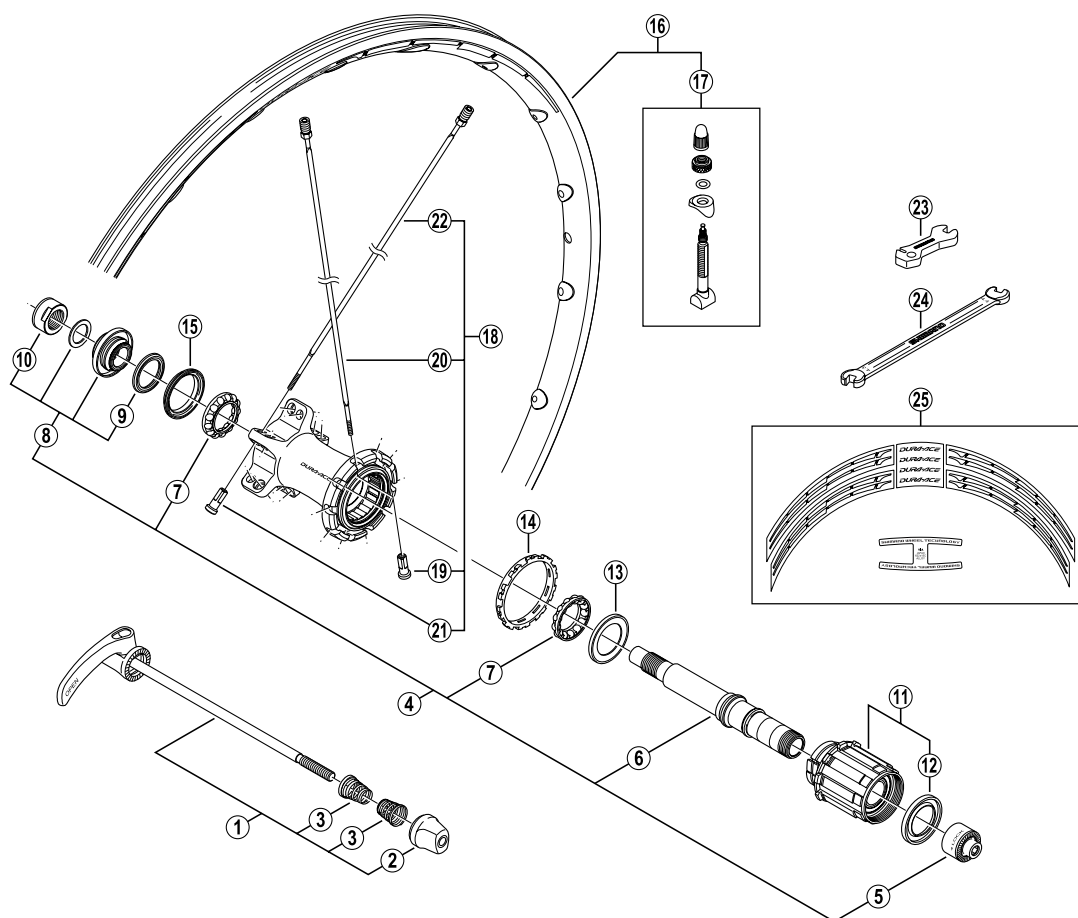

DURA-ACE Rear Wheel
WH-7801-SL-R 10-Speed

ITEM NO.	SHIMANO CODE NO.	DESCRIPTION
1	Y-3B9 90100	Complete Quick Release 163 mm (6-13/32")
2	Y-25R 98020	Quick Release Nut
3	Y-233 21000	Volute Spring
4	Y-4BN98110	Complete Hub Axle 130.3 mm (5-1/8")
5	Y-3CM98020	Right Hand Lock Nut (M15)
6	Y-3CM98030	Hub Axle 130.3 mm (5-1/8")
7	Y-25R 98080	Ball Retainer (3/16")
8	Y-4BN98120	Left Hand Lock Nut Unit
9	Y-25R 04000	Left Hand Seal Ring
10	Y-3B9 98050	Left Hand Lock Nut (M12)
11	Y-3CM98060	Complete Freewheel Body
12	Y-3CM11000	Sub Unit Rubber Seal
13	Y-3B9 18000	Inner Seal Ring
14	Y-4B9 11000	Hub Body Cap
15	Y-25R 06000	Inner Dust Cap
16	I-WHRIMUREBD	Rim {20H / Anodized (Black) / Clincher (Tubless Available) / w/Valve}
17	Y-4BN98140	Valve Unit
18	I-WHSPOKEVB1	Spoke Unit {Spoke (274 mm x 10 pcs. & 300 mm x 10 pcs.) / Spoke Plug (20 pcs.) / Right Hand Nipple (10 pcs.) / Left Hand Nipple (10 pcs.)}
19	Y-012 Z4200	Right Hand Nipple
20	Y-4BN98150	Right Hand Spoke (274 mm) w/Plug
21	Y-4A0 03000	Left Hand Nipple
22	Y-4BN98160	Left Hand Spoke (300 mm) w/Plug
23	Y-4A0 08000	Nipple Wrench
24	Y-4A0 14000	TL-WH77 Nipple Wrench
25	Y-4BN98170	Rim Sticker Unit

Over Lock Nut Dimension: 130 mm (5-1/8")

0507-2514

Specifications are subject to change without notice.

SHIMANO