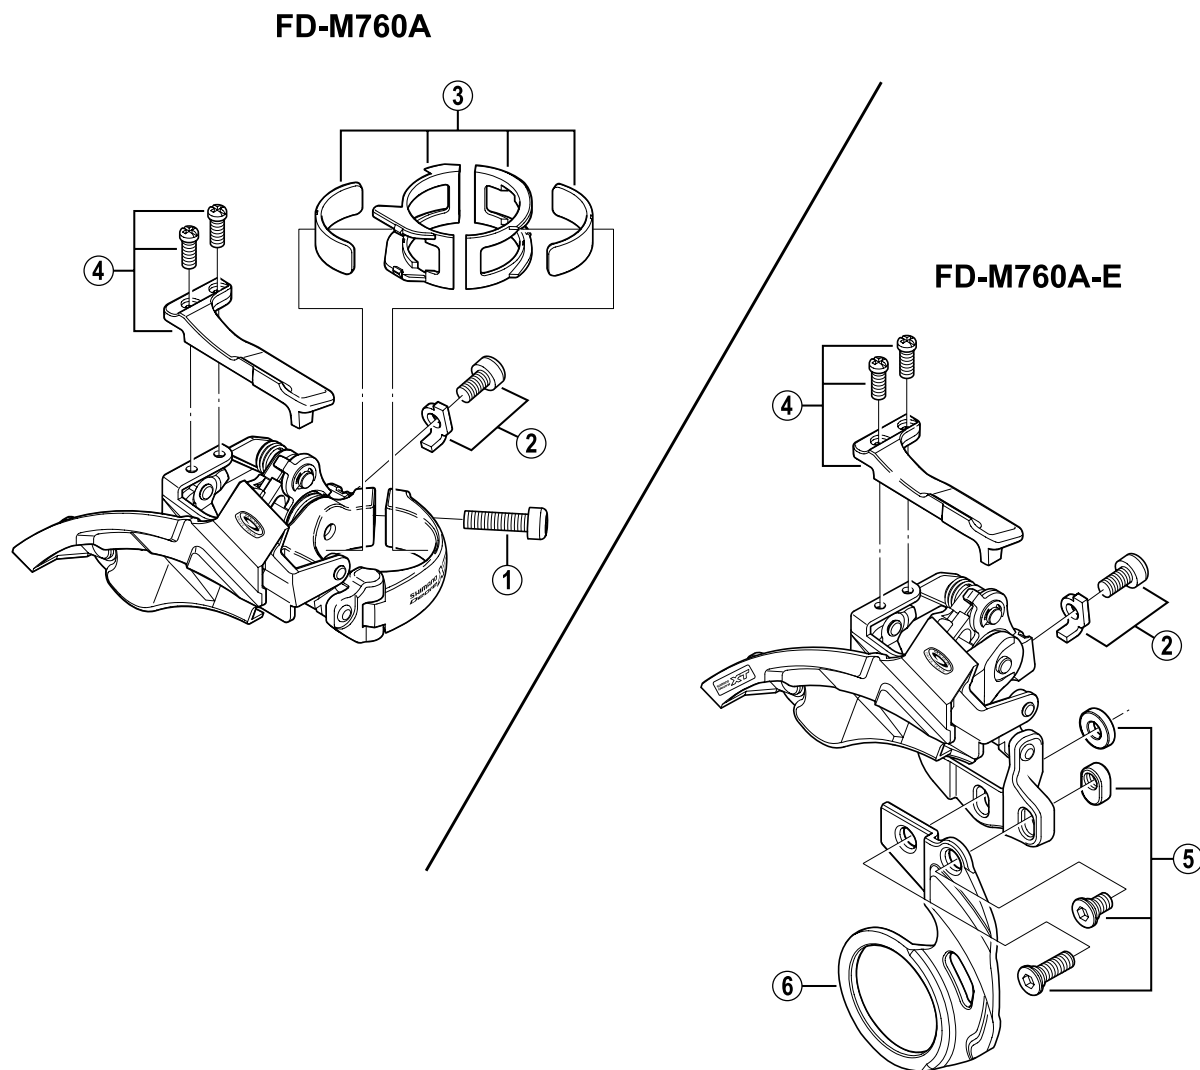

DEORE XT Top Swing Front Derailleur

FD-M760A

FD-M760A-E Bracket Type

ITEM NO.	SHIMANO CODE NO.	DESCRIPTION
1	Y-5BG07500	Clamp Bolt (M5 x 18.5)
2	Y-5K1 98010	Cable Fixing Plate & Bolt (M5 x 9)
3	Y-5HY 98020	Clamp Band Adapter Unit for S-size / ϕ 28.6 mm (1-1/8")
	Y-5HY 98030	Clamp Band Adapter Unit for M-size / ϕ 31.8 mm (1-1/4")
4	Y-5HY 98040	Stroke Adjust Screws (M4 x 10) & Plate
5	Y-5K1 98020	Bracket Fixing Bolt Unit
6	Y-5EC 50300	BB-Plate