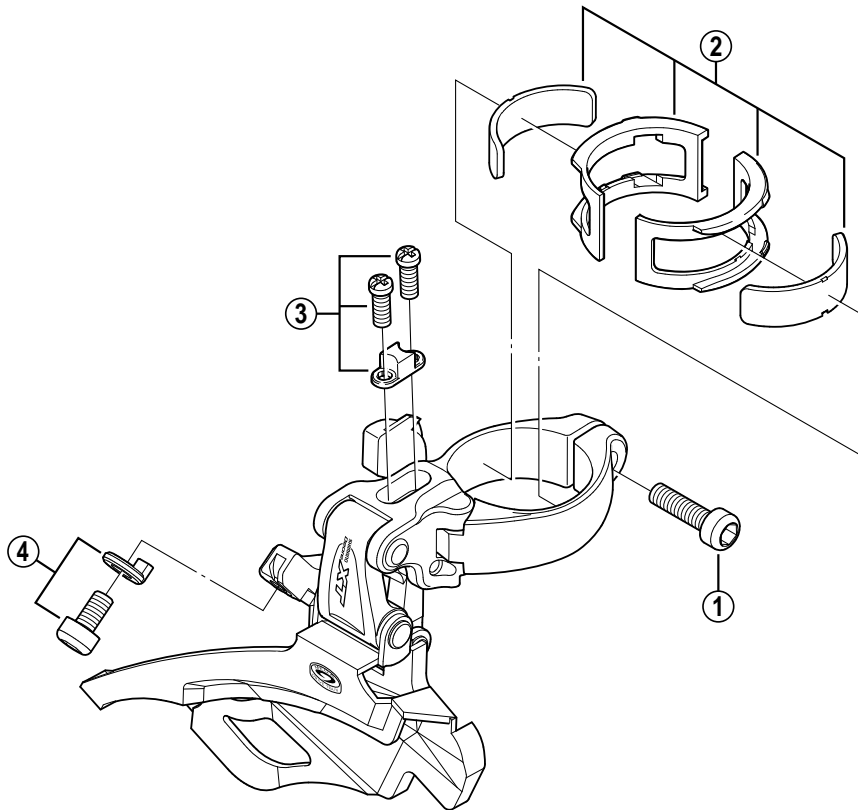

DEORE XT Front Derailleur
FD-M761A

ITEM NO.	SHIMANO CODE NO.	DESCRIPTION
1	Y-5BG07500	Clamp Bolt (M5 x 18.5)
2	Y-5J0 98010	Clamp Band Adapter Unit for S-size / ϕ 28.6 mm (1-1/8")
	Y-5J0 98020	Clamp Band Adapter Unit for M-size / ϕ 31.8 mm (1-1/4")
* 3	Y-5JZ 98020	Stroke Adjust Screws (M4 x 10) & Plate
4	Y-5JZ 98010	Cable Fixing Plate & Bolt (M5 x 10.5)

0510-2495A

Specifications are subject to change without notice.

SHIMANO